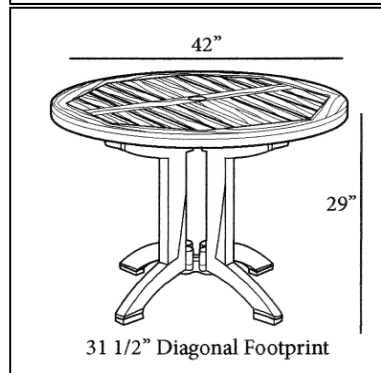

**42" Round Atlanta Teakwood Decor Table**  
*Color: Simulated teakwood grain top with satin finish.*

- Masterpack of 1.
- 45.60 Lbs.
- 42" Round x 29"H.
- 100% resin pedestal base.
- UV resistant
- 1 1/2" diameter umbrella hole with plug.
- Leg leveler on one leg.
- \$50.00 charge for Grosfillex orders under \$500.00.
- Some assembly required.

**Item #:** GR 42WRD

Winston Top Color

Winston Base Color

Teakwood

**NATIONAL OUTDOOR FURNITURE, INC.**

1210 W. Main Street #296. Riverhead, NY 11901  
Toll-Free Phone: 1-888-663-4621  
Phone: 631-369-9099 Fax: 631-207-8312  
Email: [nofinc@optonline.net](mailto:nofinc@optonline.net)  
[www.nationaloutdoorfurniture.com](http://www.nationaloutdoorfurniture.com)